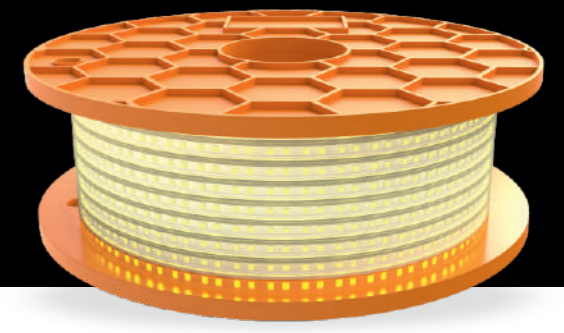

LUCE

LED ROPE LIGHT

All dimensions in mm