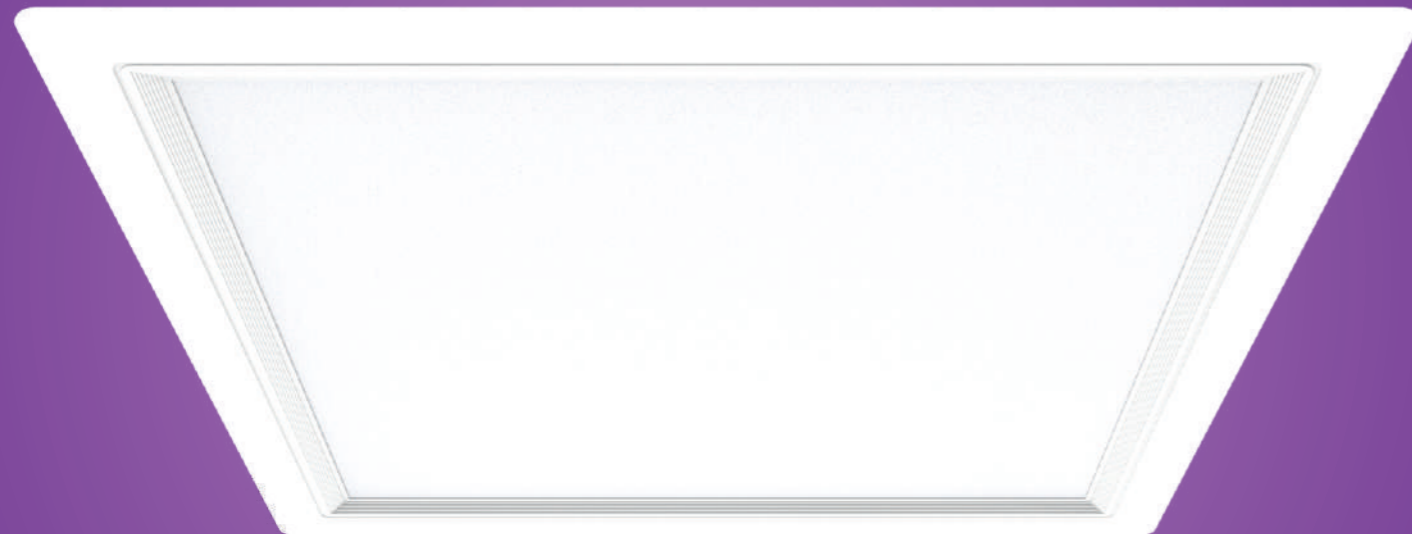

ITEM CODE   POWER   COL. TEMP   PF   DIMENSION   CUT OUT   ANGLE   MRP   PKG

OLLO - 3W SLIM EDGELIT PANEL LIGHT WITH INBUILT DRIVER - ROUND

HF-1051-3W-6.5K	3W	6500K	>0.9	86x86x30	68x68	120	430.00	60
HF-1052-3W-4K	3W	4000K	>0.9	86x86x30	68x68	120	430.00	60
HF-1053-3W-3K	3W	3000K	>0.9	86x86x30	68x68	120	430.00	60

OLLO - 6W SLIM EDGELIT PANEL LIGHT WITH INBUILT DRIVER - ROUND

HF-1054-6W-6.5K	6W	6500K	>0.9	120x120x30	97x97	120	600.00	60
HF-1055-6W-4K	6W	4000K	>0.9	120x120x30	97x97	120	600.00	60
HF-1056-6W-3K	6W	3000K	>0.9	120x120x30	97x97	120	600.00	60

OLLO - 10W SLIM EDGELIT PANEL LIGHT WITH INBUILT DRIVER - ROUND

HF-1057-10W-6.5K	10W	6500K	>0.9	144x144x28	129x129	120	815.00	40
HF-1058-10W-4K	10W	4000K	>0.9	144x144x28	129x129	120	815.00	40
HF-1059-10W-3K	10W	3000K	>0.9	144x144x28	129x129	120	815.00	40

OLLO - 15W SLIM EDGELIT PANEL LIGHT WITH INBUILT DRIVER - ROUND

HF-1060-15W-6.5K	15W	6500K	>0.9	170x170x28	145x145	120	960.00	40
HF-1061-15W-4K	15W	4000K	>0.9	170x170x28	145x145	120	960.00	40
HF-1062-15W-3K	15W	3000K	>0.9	170x170x28	145x145	120	960.00	40

OLLO - 20W SLIM EDGELIT PANEL LIGHT WITH INBUILT DRIVER - ROUND

HF-1063-20W-6.5K	20W	6500K	>0.9	220x220x28	195x195	120	1390.00	40
HF-1064-20W-4K	20W	4000K	>0.9	220x220x28	195x195	120	1390.00	40
HF-1065-20W-3K	20W	3000K	>0.9	220x220x28	195x195	120	1390.00	40

This space saving design and sleek look with the ultra-thin rim gives you a flawless appearance. It comes with an inbuilt driver making it effortless and convenient. The superior anti-glare technology reduces eye strain and the polycarbonate body makes it light weight. A brilliant combination of style and ease perfect for your home.

OLLO
SLIM PANEL LIGHT

All dimensions in mm