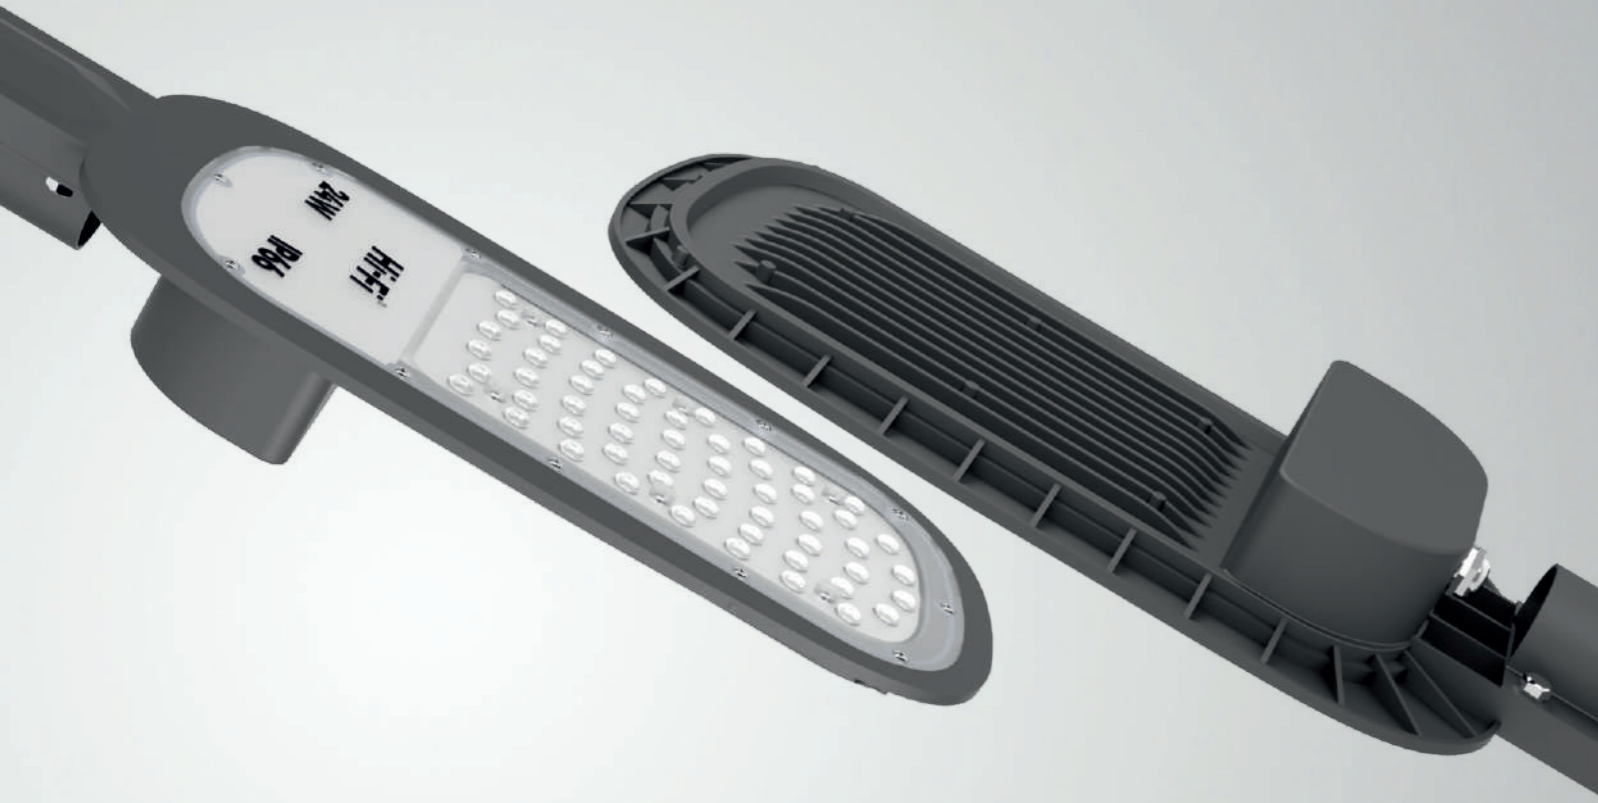

ITEM CODE   POWER   COL. TEMP   PF   DIMENSION   CUT OUT   ANGLE   MRP   PKG

LEVE - STREET LIGHT (LENS)

HF-1801-24W-6.5K	24W	6500K	>0.95	292x120x46	NA	120	1640.00	20
HF-1802-36W-6.5K	36W	6500K	>0.95	333x145x46	NA	120	2000.00	20
HF-1803-50W-6.5K	50W	6500K	>0.95	370x170x46	NA	120	2725.00	20
HF-1804-100W-6.5K	100W	6500K	>0.95	418x200x46	NA	120	4870.00	10

The Leve, with its clear, premium lenses, can give outstanding vision on the darkest of nights, whether for street lights, footpaths, or parking lots. These lights operate effectively in all weather conditions thanks to built-in drivers and a housing made of high-grade aluminum.

Leve STREET LIGHT

All dimensions in mm