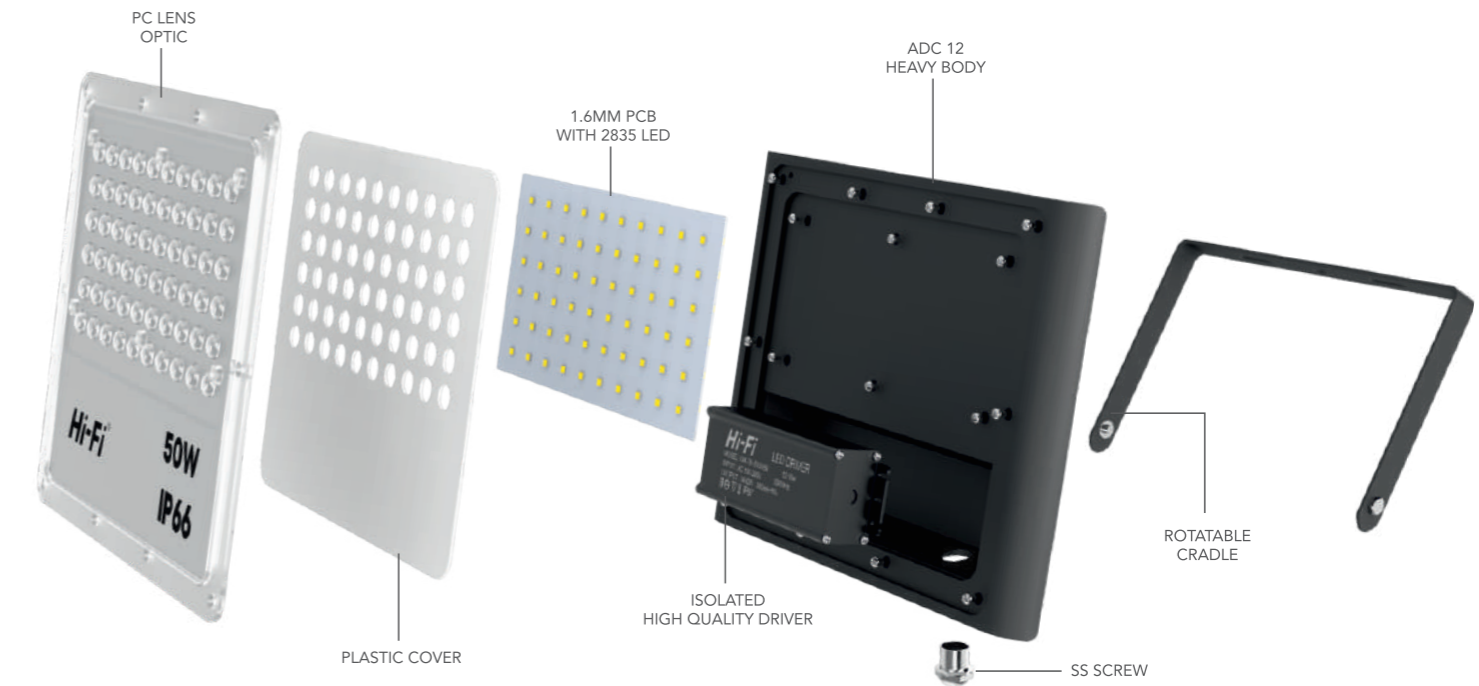

Quad can provide outstanding vision on the darkest of nights, whether it be for footpaths, or parking spaces thanks to their clear, high-grade lenses. These lights function effectively in all weather conditions thanks to built-in drivers and a casing of the highest quality.