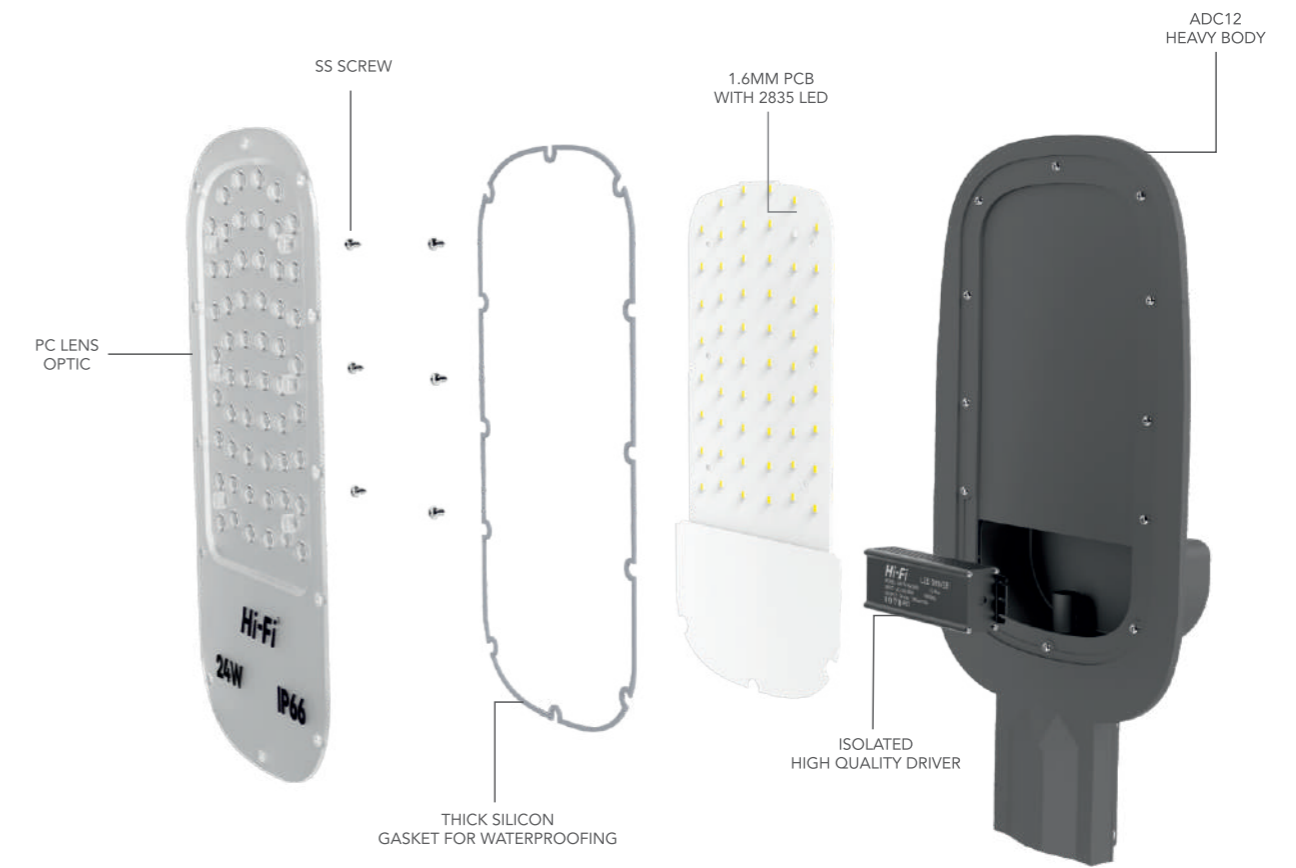

ITEM CODE   POWER   COL. TEMP   PF   DIMENSION   CUT OUT   ANGLE   MRP   PKG

LEVE - STREET LIGHT (LENS)

HF-1801-24W-6.5K	24W	6500K	>0.95	292x120x46	NA	120	1640.00	20
HF-1802-36W-6.5K	36W	6500K	>0.95	333x145x46	NA	120	2000.00	20
HF-1803-50W-6.5K	50W	6500K	>0.95	370x170x46	NA	120	2725.00	20
HF-1804-100W-6.5K	100W	6500K	>0.95	418x200x46	NA	120	4870.00	10

The Leve, with its clear, premium lenses, can give outstanding vision on the darkest of nights, whether for street lights, footpaths, or parking lots. These lights operate effectively in all weather conditions thanks to built-in drivers and a housing made of high-grade aluminum.

Leve STREET LIGHT

All dimensions in mm